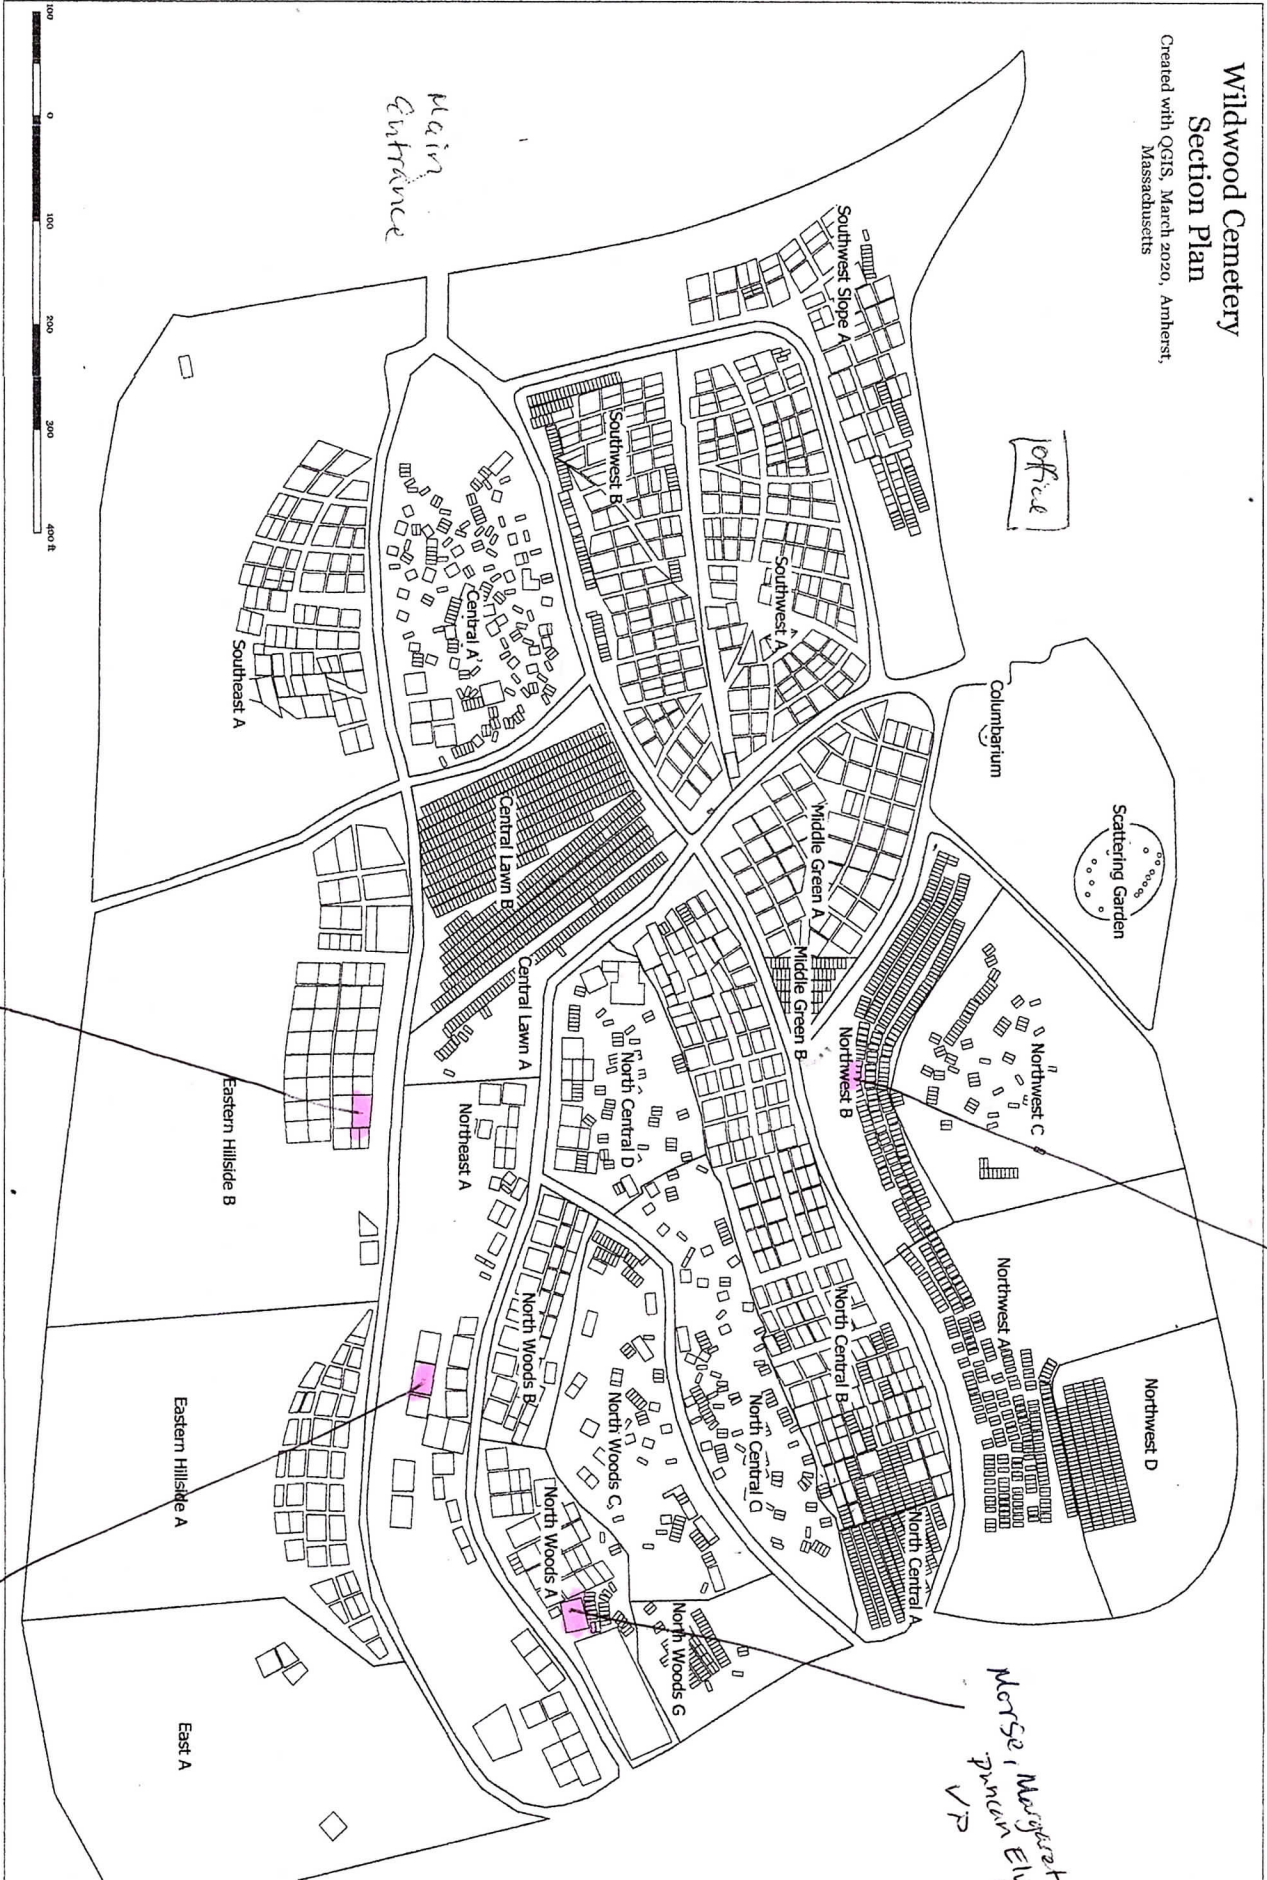

Amherst Equal Suffrage League Members

# Wildwood Cemetery

## Section Plan

Created with QGIS, March 2020, Amherst, Massachusetts

Plain Entrance

Office

Columbarium

Scattering Garden

Toll, Mages Martin  
Director

Morse, Margaret  
VP